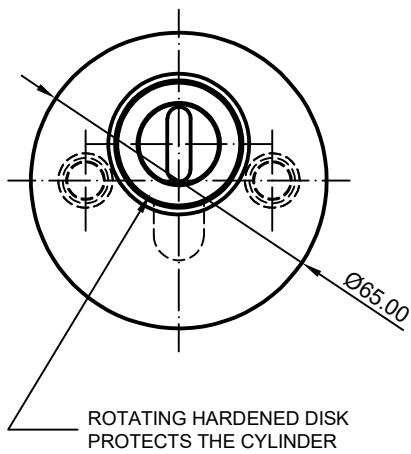

Can be used with:
G1-series

SECURITY ESCUTCHEON SE-R17-8 (For 17mm Europrofile cylinder)

EXTERIOR

INTERIOR