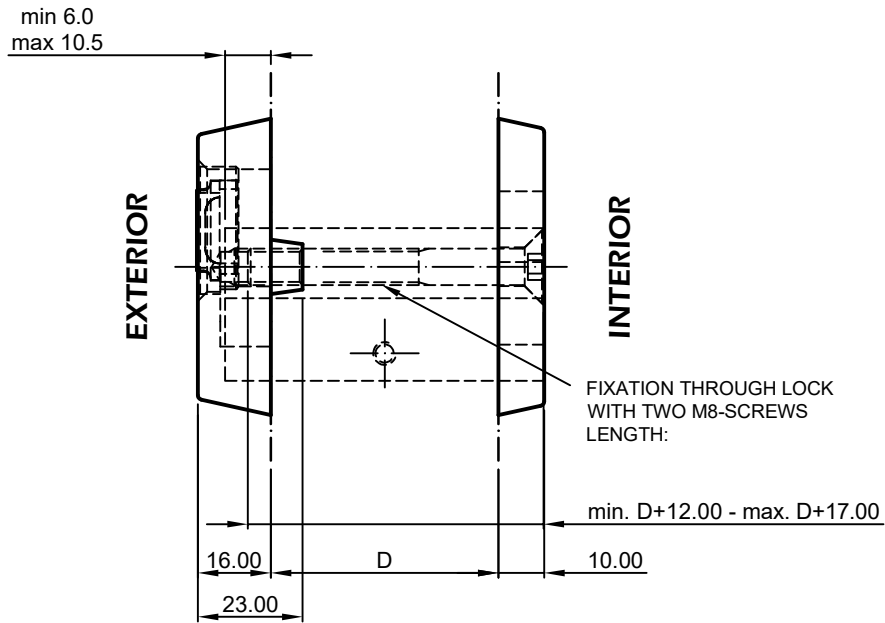

Can be used with:
G1-series

SECURITY ESCUTCHEON SE-R17-8 (For 17mm Europrofile cylinder)

EXTERIOR

INTERIOR